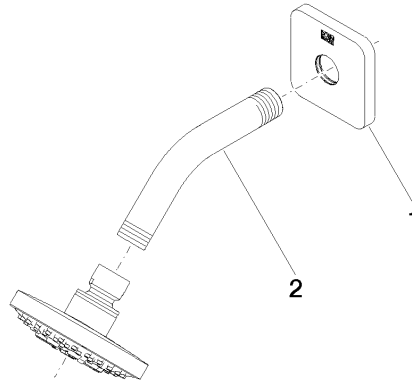

DORNBACHT YARRE Shower head - Chrome

28 504 832

- 180-210mm projection
- ball-joint pivotable through 30°
- normal flow
- with anti-scale system
- spray head Ø 100mm
- rosette Ø 55 mm
- 1/2" connection
- max. flow 7.6 l/min
- rosette Ø 55 mm

| | | |
|---|------------|--------------------|
|  | Chrome | 28 504 832-00 0010 |
|  | Soft Black | 28 504 832-69 0010 |

Recommended miscellaneous

Concealed wall elbow -

35 085 970-90
0010

DORNBACHT YARRE Shower head - Chrome

28 504 832

mm [inches]

Flow rate chart

Codes & Standards

ASME
A112.18.1/CSA
B125.1

California Energy
Commission
(CEC)

DORNBACHT YARRE Shower head - Chrome

28 504 832

Certificates

IAPMO_4976 (8).

DORNBACHT YARRE Shower head - Chrome

28 504 832

Spare parts list

| No. | Item Number | Name | Quantity used | Delivery time |
|-----|--------------------|------------|---------------|---------------|
| 1 | 90 27 83 016 00-00 | rosette | 1 | 2 |
| 2 | 90 11 03 011 11-00 | connection | 1 | 2 |