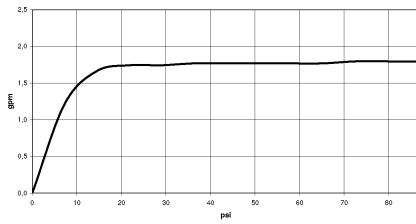

DORNBACHT YARRE Shower head - Chrome

28 504 832

- 180-210mm projection
- ball-joint pivotable through 30°
- normal flow
- with anti-scale system
- spray head Ø 100mm
- rosette Ø 55 mm
- 1/2" connection
- max. flow 7.6 l/min
- rosette Ø 55 mm

| | | |
|---|------------|--------------------|
|  | Chrome | 28 504 832-00 0010 |
|  | Soft Black | 28 504 832-69 0010 |

Recommended miscellaneous

Concealed wall elbow -

35 085 970-90
0010

DORNBACHT YARRE Shower head - Chrome

28 504 832

mm [inches]

Flow rate chart

Codes & Standards

ASME
A112.18.1/CSA
B125.1

California Energy
Commission
(CEC)

DORNBACHT YARRE Shower head - Chrome

28 504 832