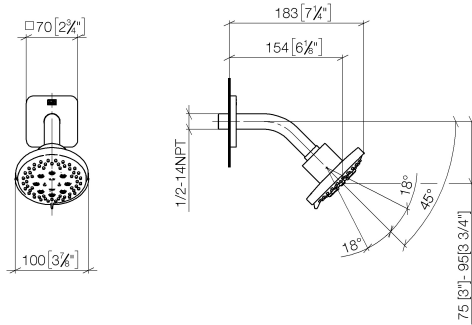

DORNBACHT YARRE Shower head - Chrome

28 504 832

- 180-210mm projection
- ball-joint pivotable through 30°
- normal flow
- with anti-scale system
- spray head Ø 100mm
- rosette Ø 55 mm
- 1/2" connection
- max. flow 7.6 l/min
- rosette Ø 55 mm

| | | |
|---|------------|--------------------|
|  | Chrome | 28 504 832-00 0010 |
|  | Soft Black | 28 504 832-69 0010 |

Recommended miscellaneous

Concealed wall elbow -

35 085 970-90
0010

DORNBACHT YARRE Shower head - Chrome

28 504 832

mm [inches]

Flow rate chart

Codes & Standards

ASME
A112.18.1/CSA
B125.1

California Energy
Commission
(CEC)

DORNBACHT YARRE Shower head - Chrome

28 504 832

Certificates

IAPMO_4976 (8).

DORNBACHT YARRE Shower head - Chrome

28 504 832

Spare parts list

| No. | Item Number | Name | Quantity used | Delivery time |
|-----|--------------------|------------|---------------|---------------|
| 1 | 90 27 83 016 00-00 | rosette | 1 | 2 |
| 2 | 90 11 03 011 11-00 | connection | 1 | 2 |